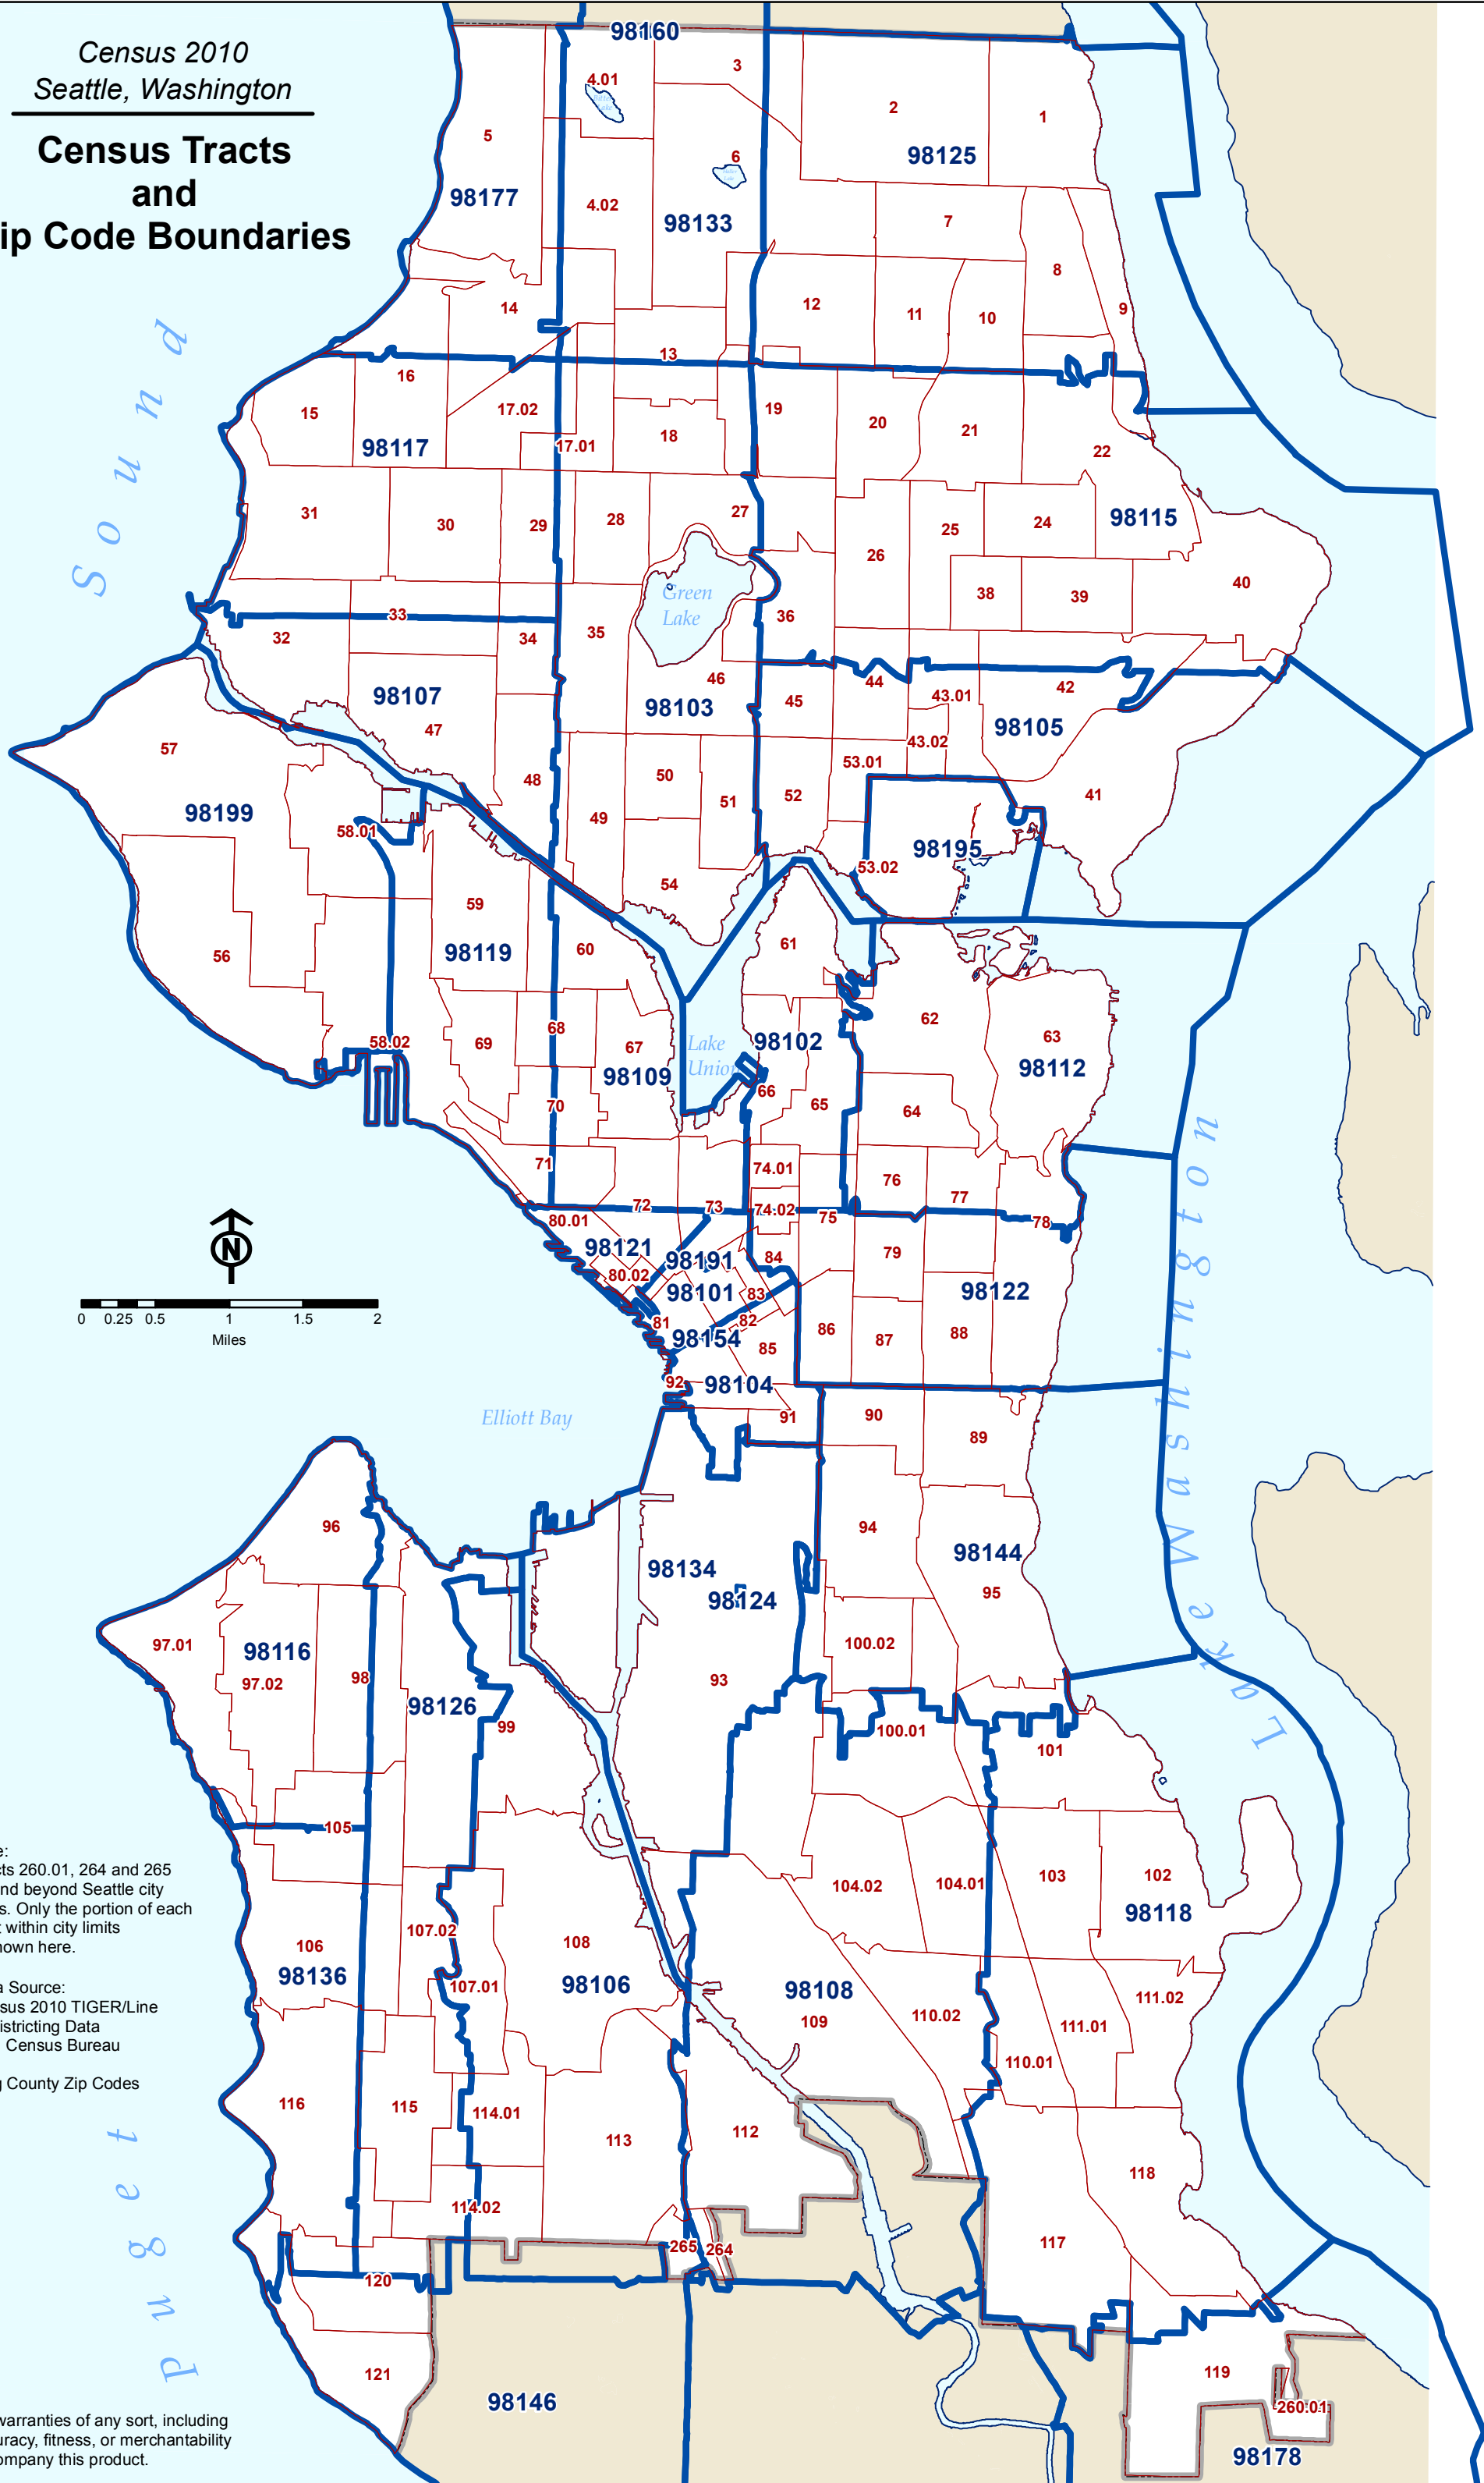

Census 2010
Seattle, Washington

Census Tracts and Zip Code Boundaries

Note:
Tracts 260.01, 264 and 265
extend beyond Seattle city
limits. Only the portion of each
tract within city limits
is shown here.

Data Source:
Census 2010 TIGER/Line
Redistricting Data
U.S. Census Bureau

King County Zip Codes

No warranties of any sort, including
accuracy, fitness, or merchantability
accompany this product.